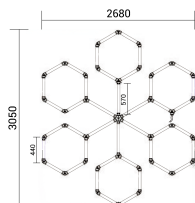

Hexagon LED set rasvjete - 6 oblika, 306W, s dodacima

Snaga

306 W

Svijetla boja

White light

Stamps

RoHS

-80

Tehnička specifikacija

Brand	Optonica	On/Off Cycles	25 000x
Product Code	HE1-A1	Instant On	0.1s
Power	306 W	Material	PC/ABS
Energy Consumption	306 kWh/1000h	Operating Frequency	50-60 Hz
Input voltage	AC165-265V	Temperature	-20°C / +40°C
Flux	36720 lm	Ra ≥	80
FLUX per watt	120lm/W	Life span	25 000 Hours
IP	20	Body Color	White
Dimmable	No	Lumen maintenance at end of service life	70%
Correlated Color Temperature	6000K	Size of product	2680x3050mm
Light Color	White light	Size of Box	595x350x180mm
EAN Code	3801057168241	Items per pack	1
Energy Efficiency Label	E	Items per box	1
Beam angle	180°	Warranty	2 Years