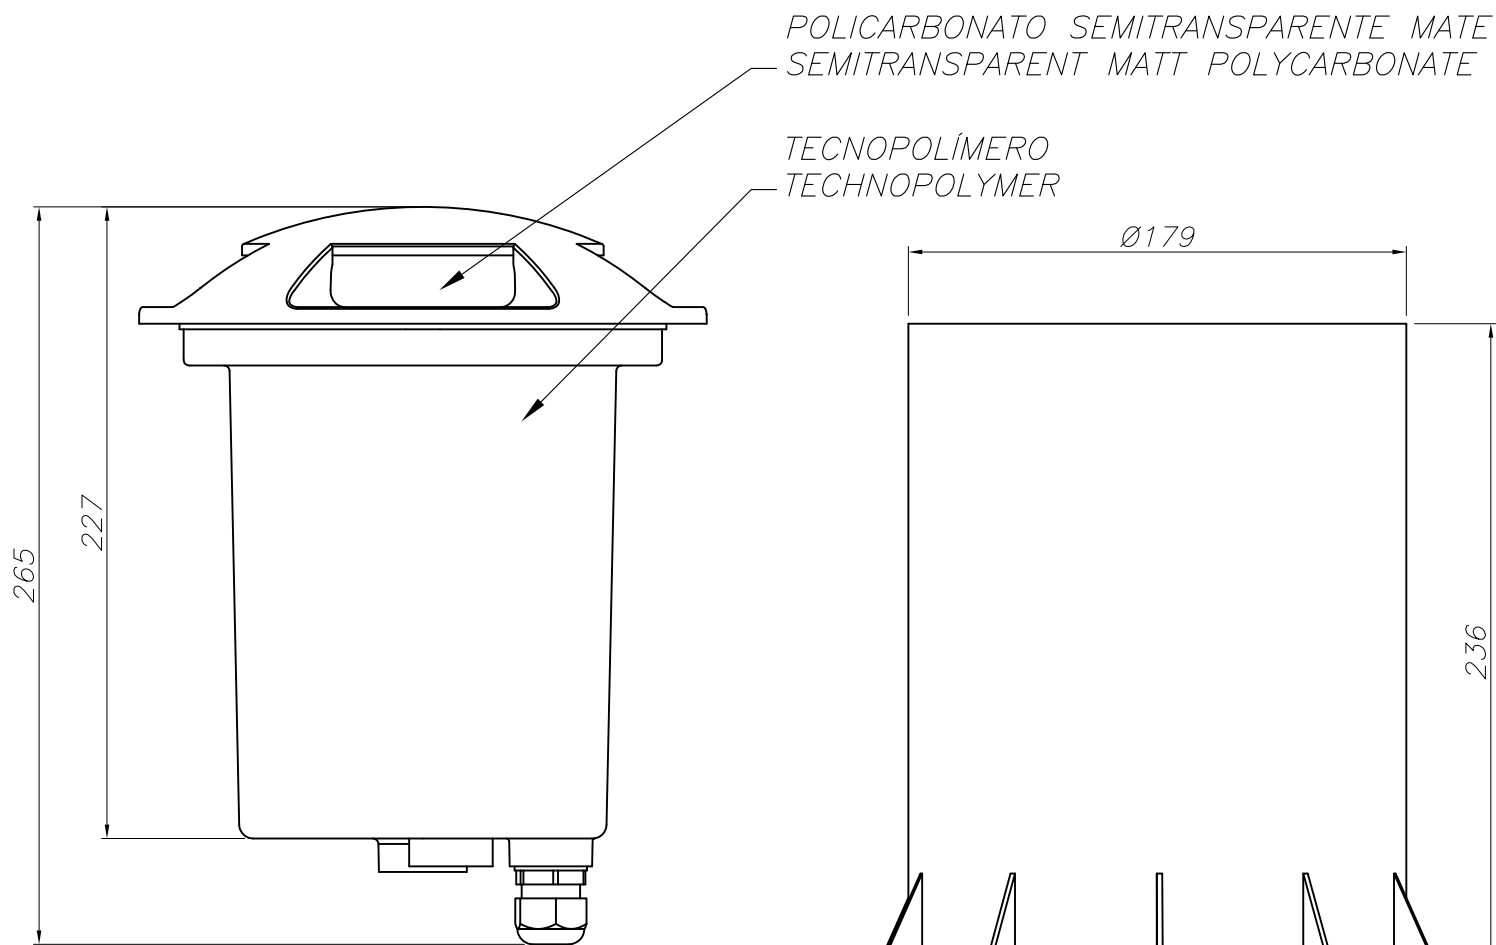

Type:	UPLIGHT RECESSED
IP Protection degrees:	IP67
Light source 1: Bulb specified at the product label	1 x E27 MAX 20W
IK Protection degrees:	IK10
Total power consumption (W):	20
Voltage / Frequency:	230V/50-60Hz
Warranty:	2
Units per box:	4
Net Weight (Kg):	2.185
EAN Code:	8435111075227

MATERIALS / FINISHES

Structure material: High purity aluminium
Technopolymer

Diffuser material: Polycarbonate

Structure finish: Grey

Diffuser finish: Matt

CAJA DE EMPOTRAR
FLUSH FITTING BOX