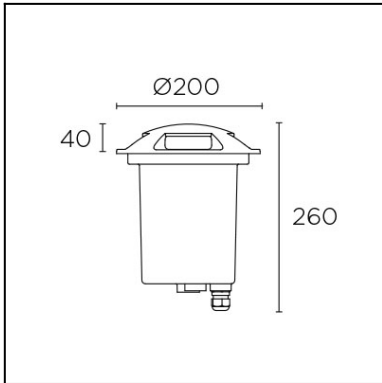

The photograph may not match the reference exactly. Please read the product description to identify the finish.

[Download photometric file .ldt /.ies](#)

[Click on image to download energy label](#)

TECHNICAL CHARACTERISTICS

Type:	UPLIGHT RECESSED
IP Protection degrees:	IP67
Light source 1: Bulb specified at the product label	1 x E27 MAX 20W
IK Protection degrees:	IK10
Total power consumption (W):	20
Voltage / Frequency:	230V/50-60Hz
Warranty:	2
Units per box:	4
Net Weight (Kg):	2.185
EAN Code:	8435111075227

MATERIALS / FINISHES

Structure material: High purity aluminium
Technopolymer

Diffuser material: Polycarbonate

Structure finish: Grey

Diffuser finish: Matt

CAJA DE EMPOTRAR
FLUSH FITTING BOX